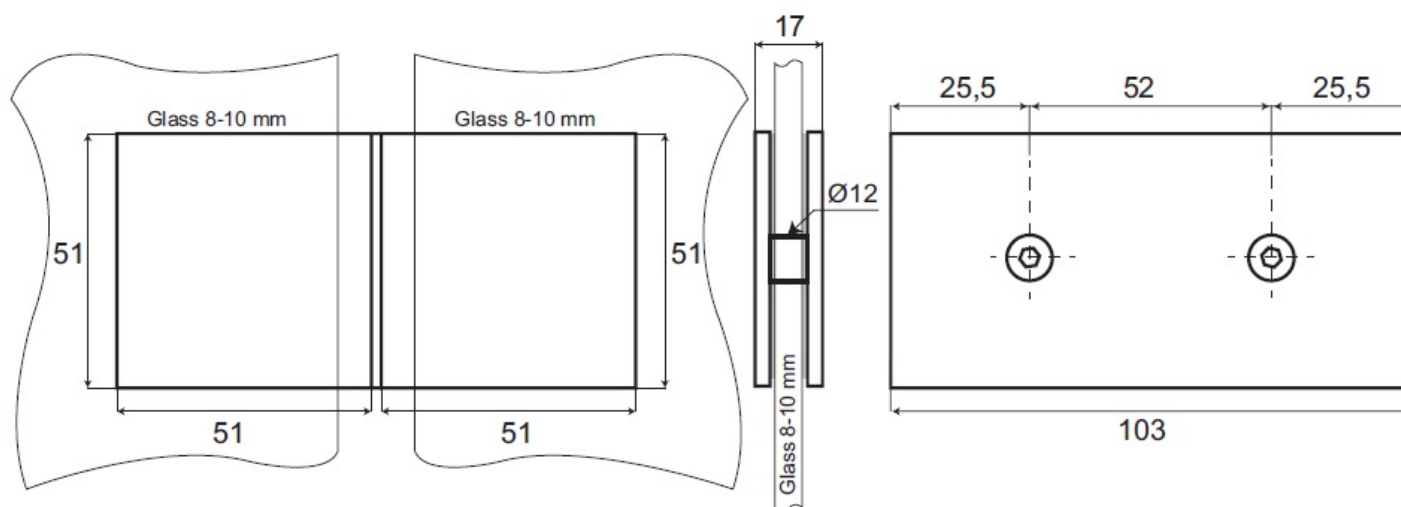

PRODUCT SHEET

Description:

Glass Clamp "Bern", 180DG, CPL, Glass/Glass, 102,5x51x17mm, Square Corners, 8-10mm Glass, Glass Mounted By \varnothing 12mm, Drilling, Brass Material

Item number:

15.23.695-2

Units	Box	Carton	HS Code	Barcode
Pcs.	1	50	8302419000	 5704866478090